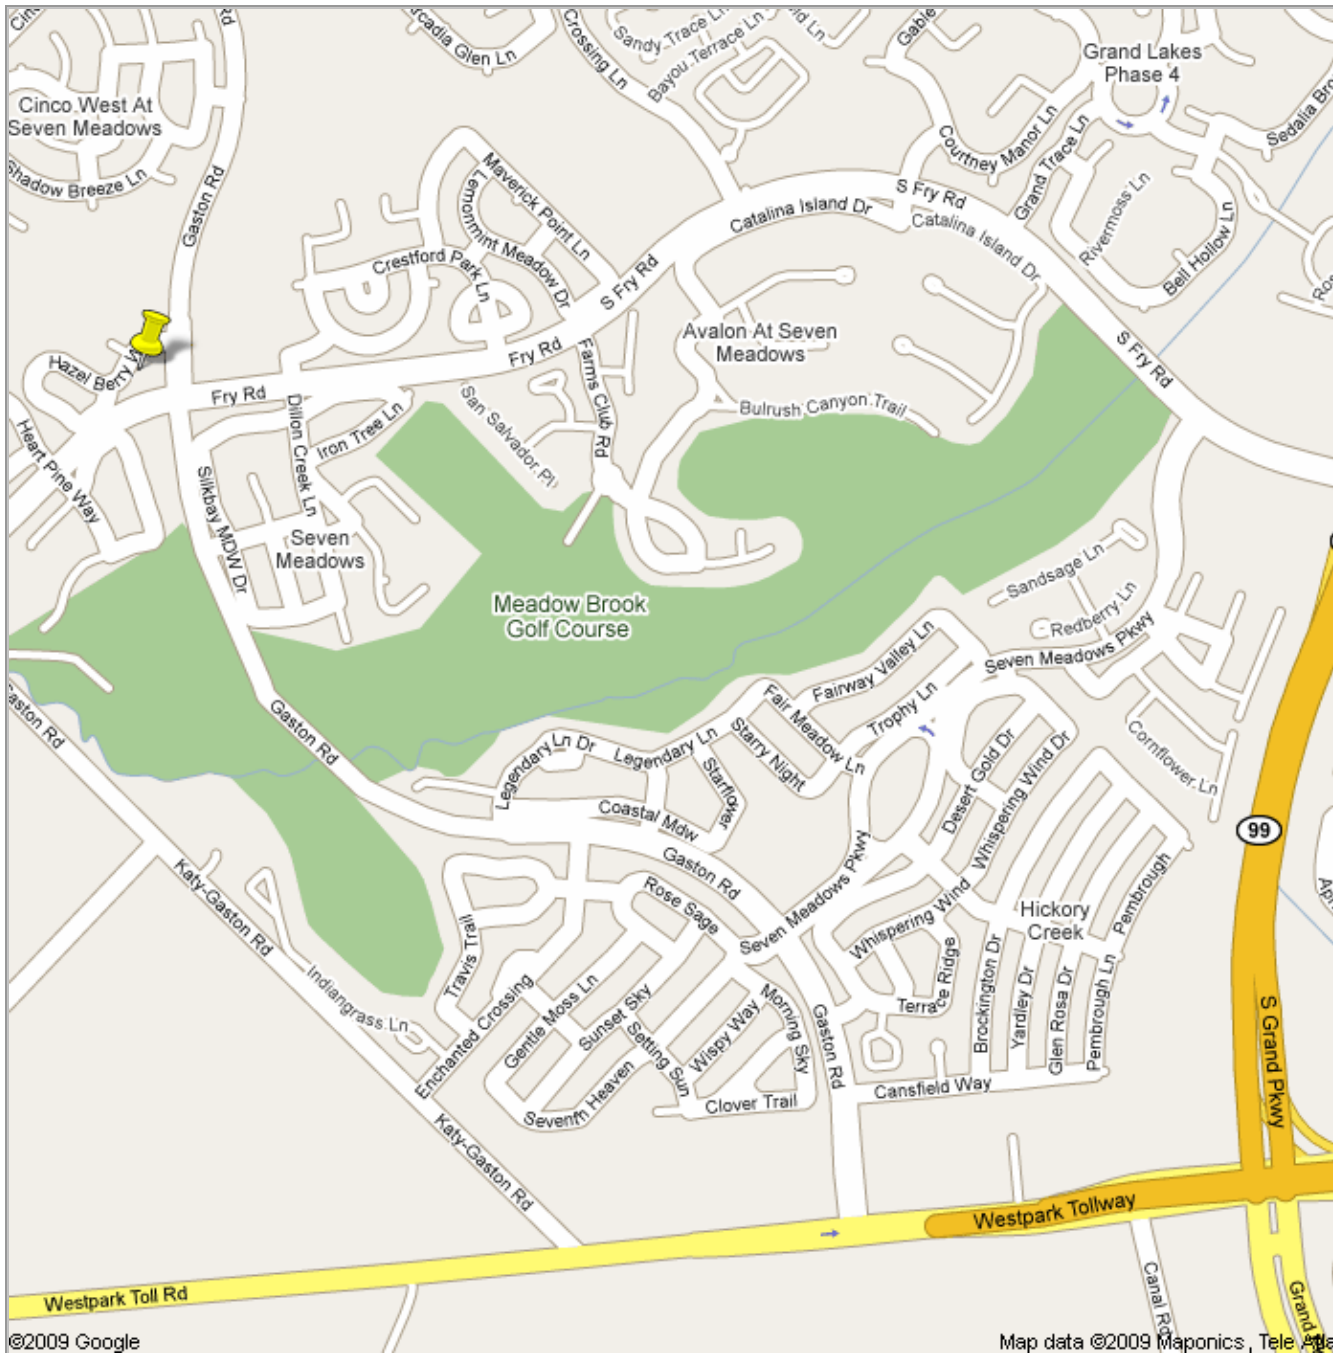

Get Google Maps on your phone

Text the word "GMAPS" to 466453

©2009 Google

Map data ©2009 Maponics, Tele Atlas

SMST

0 views - Public
Created on Feb 23 - Updated < 1 minute ago
By [whale](#)
[Rate this map](#) - [Write a comment](#)

SMST

Seven Meadows Pool
Corner of Fry Road &
Gaston in Katy, TX