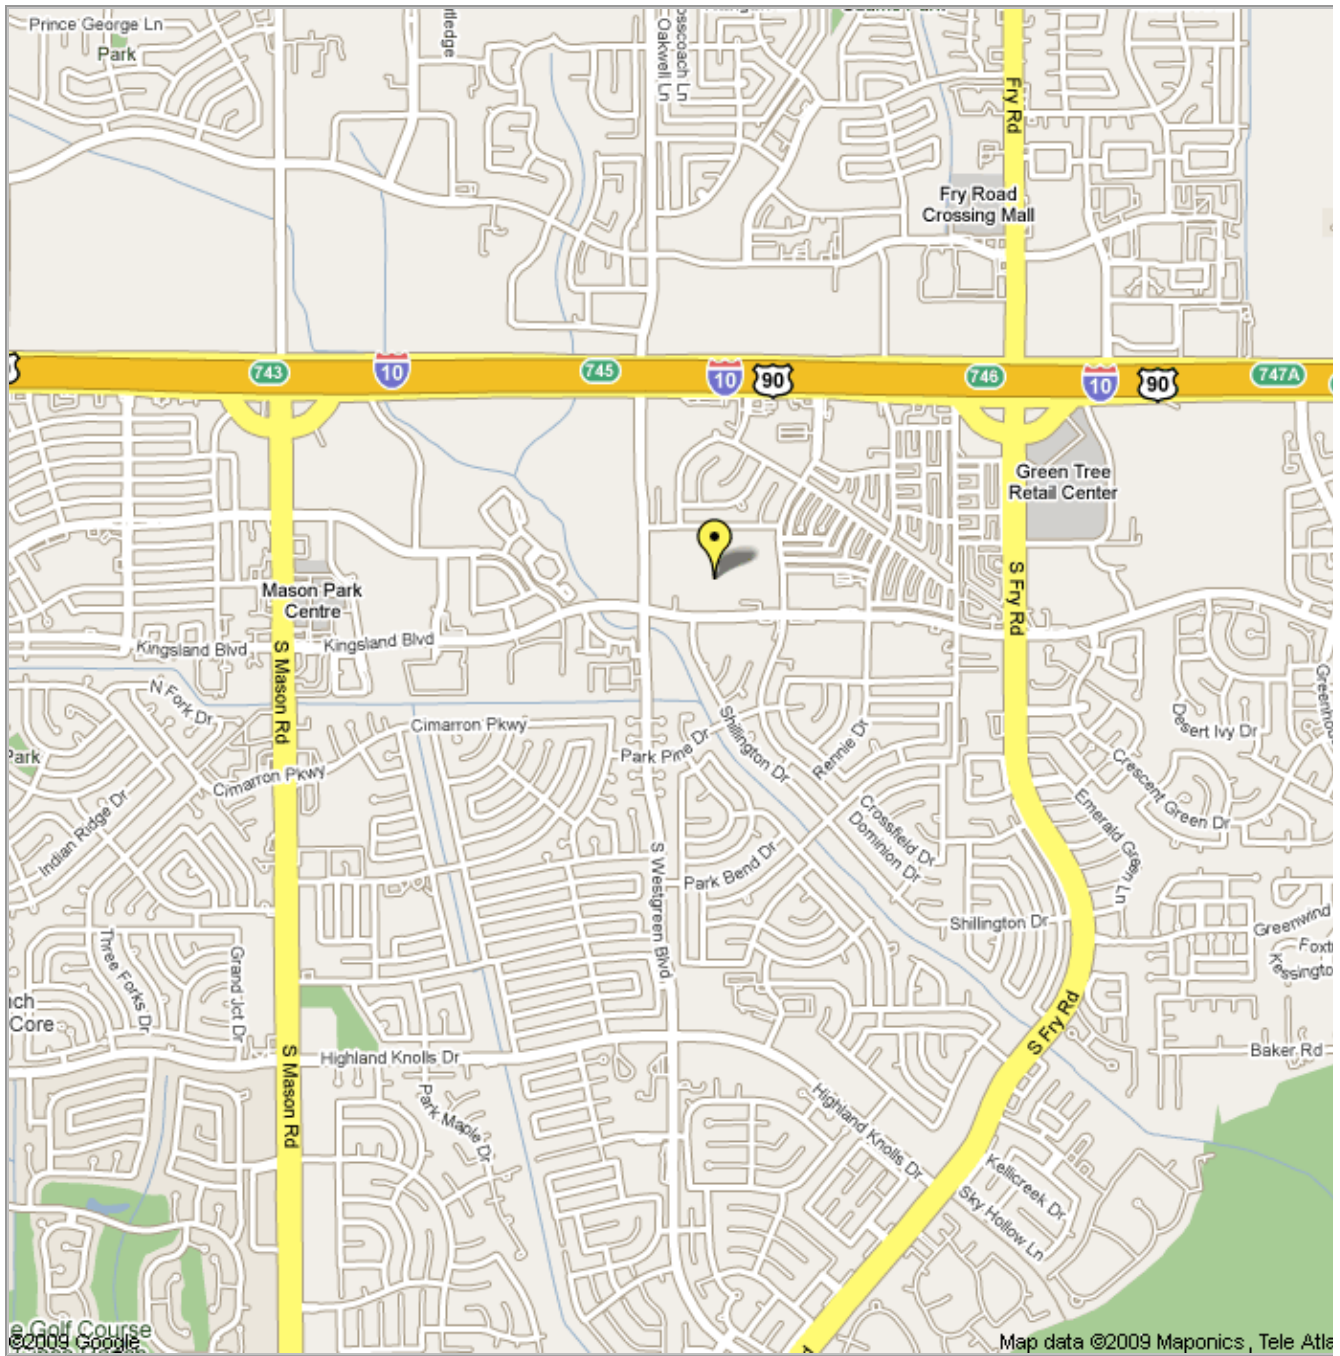

Get Google Maps on your phone

Text the word "GMAPS" to 466453

**THS**

0 views - Public  
Created on Mar 6 - Updated < 1 minute ago  
By [whale](#)  
[Rate this map](#) - [Write a comment](#)

**THS**

Taylor High School  
20700 Kingsland Boulevard  
Katy, TX 77450